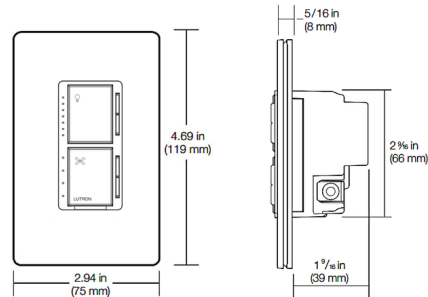

Shown in satin snow

Note: Requires a U.S. wallbox 2½ in (64 mm) deep minimum. Overall width and height dimensions shown are with a Claro wallplate (sold separately).

Specifications

COLOR	N/A
BODY FINISH	Satin Snow
WATTAGE	N/A
DIMMER	N/A
DIMENSIONS	2.94"W x 4.69"H x 1.56"D
BULB	N/A