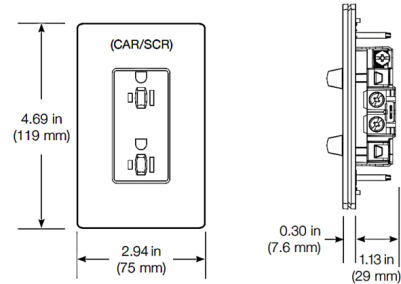

Description

20 Amp 125-volt receptacle is compatible with 3-prong grounded plugs as well as standard electric plugs. Available in satin colors only. NOTE: Designer wall plates sold separately. A typical residential outlet is 15-amp. A 20 amp outlet is required in situations where a device needs more power, such as in kitchens, garages, and bathrooms.

Shown in satin snow

Note: Requires a U.S. wallbox 2½ in (64 mm) deep minimum. Overall width and height dimensions shown are with a Claro wallplate (sold separately).

Specifications

COLOR	N/A
BODY FINISH	Satin Snow
WATTAGE	N/A
DIMMER	N/A
DIMENSIONS	2.94"W x 4.69"H x 1.13"D
BULB	N/A