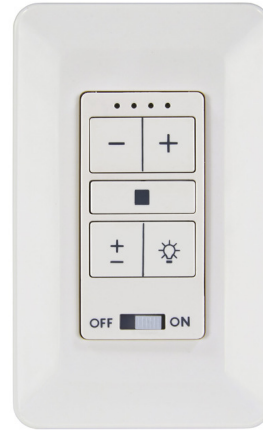

## WDC1300 Wall Fan Control By Minka Aire

### Description

The WDC 1300 Wall Fan Control is for use with Minka Aire fans and allows you to control the lighting and speed of your fan. Features a master switch for turning your fan off/on.

Shown in white

### Specifications

COLOR	N/A
BODY FINISH	White
WATTAGE	N/A
DIMMER	N/A
DIMENSIONS	2.75"W x 4.5"H
BULB	N/A

CLICK TO VIEW PRODUCT

Notes: