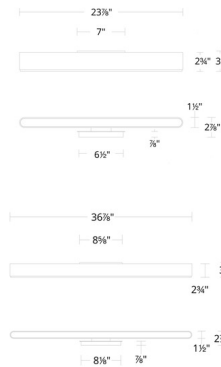

By Modern Forms

Description

The 0 to 60 Bath Vanity & Wall Light offers an exquisite and simple design that blends into the surroundings seamlessly while adding an even layer of lighting from the energy efficient integrated LEDs. The fixture comes preset with either 2700K, 3000K, or 3500K color temperature, but this can be altered during installation through a switch. Available in two sizes and two finish options. This fixture can be installed vertically, horizontally, or in any orientation. Includes a conversion plate that allows the fixture to be mounted to a 4in. junction box. An adjustable backplate allows for flexible mounting and accommodates to off-center junction box locations.

Specifications

COLOR	White
BODY FINISH	Black
WATTAGE	16.4W
DIMMER	Low Voltage Electronic
DIMENSIONS	36.875"W x 3"H x 2.875"D
INTEGRATED LED MODULE	1 x LED/16.4W/120V LED
COUNTRY OF ORIGIN	China

Technical Information

LAMP LIFE	50000 hours
BEAM SPREAD	Flood
COLOR RENDERING	90 CRI
LAMP COLOR	CCT Select
LUMENS/WATT	31.83
LUMINOUS FLUX	522 lumens

Shown in black / white

CLICK TO VIEW PRODUCT

Notes: