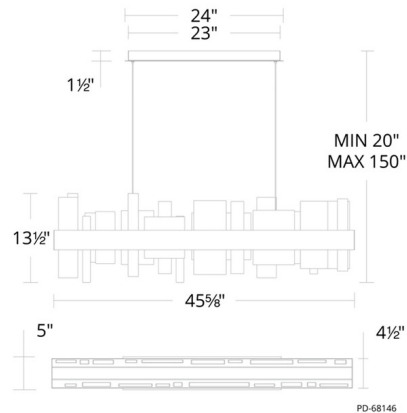

Specifications

COLOR	Alabaster
BODY FINISH	Aged Brass
WATTAGE	65.4W
DIMMER	Low Voltage Electronic
DIMENSIONS	45.625"L x 5"W x 13.5"H
INTEGRATED LED MODULE	1 x LED/65.4W/120-277V LED
COUNTRY OF ORIGIN	China

Technical Information

PRODUCT DIMENSIONS	Min/Max Overall Height: 20" - 150"
LAMP LIFE	60000 hours
BEAM SPREAD	Flood
COLOR RENDERING	90 CRI
LAMP COLOR	3000K
LUMENS/WATT	32.84
LUMINOUS FLUX	2148 lumens

Shown in aged brass / alabaster