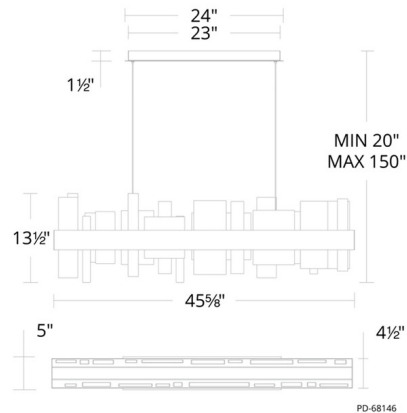

### Specifications

COLOR	Alabaster
BODY FINISH	Aged Brass
WATTAGE	65.4W
DIMMER	Low Voltage Electronic
DIMENSIONS	45.625"L x 5"W x 13.5"H
INTEGRATED LED MODULE	1 x LED/65.4W/120-277V LED
COUNTRY OF ORIGIN	China

### Technical Information

PRODUCT DIMENSIONS	Min/Max Overall Height: 20" - 150"
LAMP LIFE	60000 hours
BEAM SPREAD	Flood
COLOR RENDERING	90 CRI
LAMP COLOR	3000K
LUMENS/WATT	32.84
LUMINOUS FLUX	2148 lumens