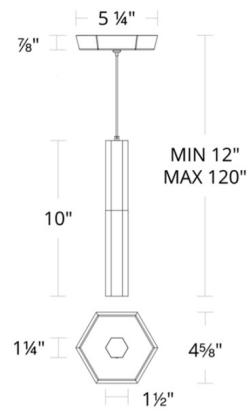

Specifications

COLOR	Crystal
BODY FINISH	Brushed Nickel
WATTAGE	9.2W
DIMMER	Low Voltage Electronic
DIMENSIONS	.2"W x 10"H
INTEGRATED LED MODULE	1 x LED/9.2W/120-277V LED
COUNTRY OF ORIGIN	China

Technical Information

PRODUCT DIMENSIONS	Max Overall Height: 120"
LAMP LIFE	50000 hours
BEAM SPREAD	Flood
COLOR RENDERING	.90 CRI
LAMP COLOR	.3000K
LUMENS/WATT	.36.96
LUMINOUS FLUX	.340 lumens

Shown in brushed nickel / crystal