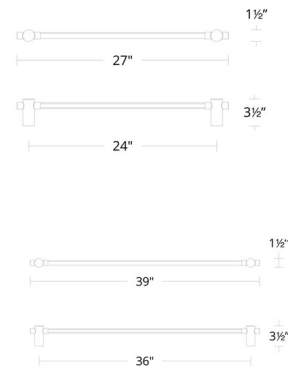

Lightology

lightology.com
866-954-4489
04-22-26

Project: _____

Company: _____

Location: _____ Fixture Type: _____

SPEC #: **MFR1040830**

Approved On: _____ Approved By: _____

Cadence Bath Vanity & Wall Light

By Modern Forms

Description

The Cadence Bathroom Vanity Light is a clever option for vanity lighting with a light bar that can rotate allowing you to control the amount of direct and indirect light that is provided. Available in two sizes. Includes round and square conversion panels for use with standard junction boxes.

Specifications

COLOR . . . . . White
BODY FINISH . . . . . Brushed Nickel
WATTAGE 11.2W
DIMMER . . . . . Low Voltage Electronic
DIMENSIONS . . . . . 27"L x 3.5"W x 1.5"H
INTEGRATED LED MODULE . . . . . 1x LED/11.2W/120-277V LED
COUNTRY OF ORIGIN . . . . . China

Technical Information

LAMP LIFE . . . . . 54000 hours
BEAM SPREAD . . . . . Flood
COLOR RENDERING . . . . . 90 CRI
LAMP COLOR 3000K
LUMENS/WATT 87.59
LUMINOUS FLUX . . . . . 981 lumens

Shown in brushed nickel / white

CLICK TO VIEW PRODUCT

Notes: