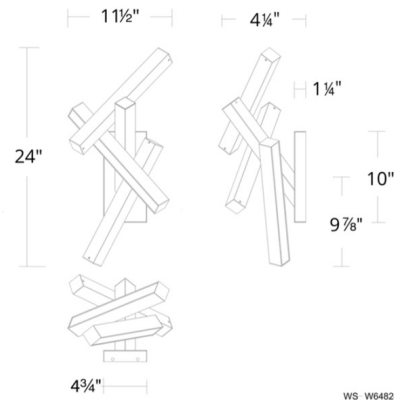

Specifications

COLOR	White
BODY FINISH	Black
WATTAGE	22.7W
DIMMER	Low Voltage Electronic
DIMENSIONS	11.5"W x 24"H x 4.25"D
INTEGRATED LED MODULE	4 x LED/5.68W/120-277V LED
COUNTRY OF ORIGIN	China

Technical Information

LAMP LIFE	54000 hours
BEAM SPREAD	Flood
COLOR RENDERING	90 CRI
LAMP COLOR	3000K
LUMENS/WATT	135.21
LUMINOUS FLUX	768 lumens

Shown in black / white

CLICK TO VIEW PRODUCT

Notes: