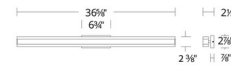

Specifications

COLOR Frosted
BODY FINISH Brushed Nickel
WATTAGE 24.5W
DIMMER Low Voltage Electronic
DIMENSIONS 18.625"W x 2.875"H x 2.5"D
INTEGRATED LED MODULE 2 x LED/12.25W/120-277V LED
COUNTRY OF ORIGIN China

Technical Information

LAMP LIFE 50000 hours
BEAM SPREAD Flood
COLOR RENDERING 90 CRI
LAMP COLOR CCT Select
LUMENS/WATT 92.08
LUMINOUS FLUX 1128 lumens

Shown in brushed nickel / frosted

WS-34118

WS-34123

WS-34137