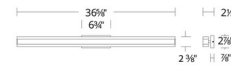

Specifications

COLOR Frosted
 BODY FINISH Brushed Nickel
 WATTAGE 31.7W
 DIMMER Low Voltage Electronic
 DIMENSIONS 24.625"W x 2.875"H x 2.5"D
 INTEGRATED LED MODULE 2 x LED/15.85W/120-277V LED
 COUNTRY OF ORIGIN China

Technical Information

LAMP LIFE 50000 hours
 BEAM SPREAD Flood
 COLOR RENDERING 90 CRI
 LAMP COLOR CCT Select
 LUMENS/WATT 98.74
 LUMINOUS FLUX 1565 lumens

Shown in brushed nickel / frosted

WS-34118

WS-34123