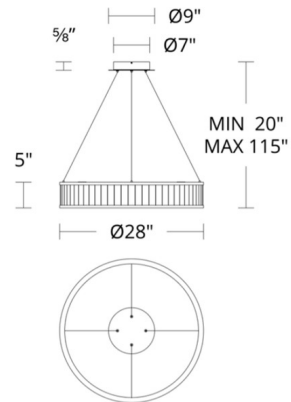

Shown in antique nickel / alabaster

Specifications

| | |
|-----------------------|----------------------------|
| COLOR | Alabaster |
| BODY FINISH | Antique Nickel |
| WATTAGE | 42.1W |
| DIMMER | Low Voltage Electronic |
| DIMENSIONS | 28"W x 20"H |
| INTEGRATED LED MODULE | 1 x LED/42.1W/120-277V LED |
| COUNTRY OF ORIGIN | China |

Technical Information

| | |
|--------------------|--------------------------|
| PRODUCT DIMENSIONS | Max Overall Height: 125" |
| LAMP LIFE | 50000 hours |
| BEAM SPREAD | Flood |
| COLOR RENDERING | 90 CRI |
| LAMP COLOR | 3000K |
| LUMENS/WATT | 67.72 |
| LUMINOUS FLUX | 2851 lumens |