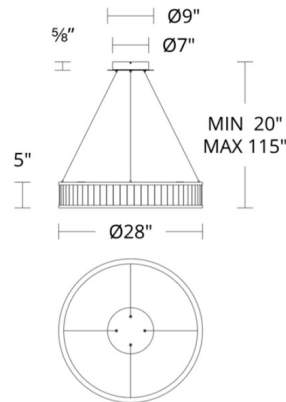

Specifications

COLOR	Alabaster
BODY FINISH	Antique Nickel
WATTAGE	42.1W
DIMMER	Low Voltage Electronic
DIMENSIONS	28"W x 20"H
INTEGRATED LED MODULE	1 x LED/42.1W/120-277V LED
COUNTRY OF ORIGIN	China

Technical Information

PRODUCT DIMENSIONS	Max Overall Height: 125"
LAMP LIFE	50000 hours
BEAM SPREAD	Flood
COLOR RENDERING	90 CRI
LAMP COLOR	3000K
LUMENS/WATT	67.72
LUMINOUS FLUX	2851 lumens

Shown in antique nickel / alabaster