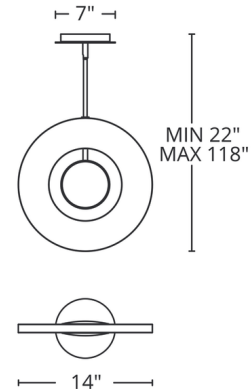

CLICK TO VIEW PRODUCT

Notes: