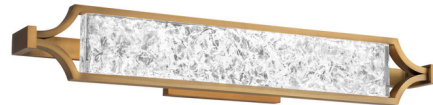

Description

The Emblem Bathroom Vanity Light features a compelling curvilinear design complemented by reclaimed crystal and state of the art LEDs that create a peerless and enduring look to any room. Can mount on the wall in any direction. Two sizes and two finish options available.

Specifications

COLOR	Crystal
BODY FINISH	Aged Brass
WATTAGE	20.1W
DIMMER	Low Voltage Electronic
DIMENSIONS	28"W x 4.5"H x 4"D
INTEGRATED LED MODULE	1 x LED/20.1W/120-277V LED
COUNTRY OF ORIGIN	China

Technical Information

LAMP LIFE	36000 hours
BEAM SPREAD	Flood
COLOR RENDERING	90 CRI
LAMP COLOR	3000K
LUMENS/WATT	56.07
LUMINOUS FLUX	1127 lumens

Shown in aged brass / crystal

CLICK TO VIEW PRODUCT

Notes: