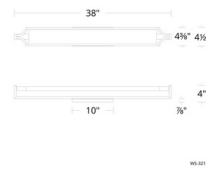

Lightology

lightology.com
866-954-4489
04-15-26

Project: _____

Company: _____

Location: _____ Fixture Type: _____

SPEC #: **MFR1040897**

Approved On: _____ Approved By: _____

Emblem Bathroom Vanity Light By Modern Forms

Description

The Emblem Bathroom Vanity Light features a compelling curvilinear design complemented by reclaimed crystal and state of the art LEDs that create a peerless and enduring look to any room. Can mount on the wall in any direction. Two sizes and two finish options available.

Specifications

COLOR . . . . . Crystal
BODY FINISH . . . . . Aged Brass
WATTAGE 20.1W
DIMMER . . . . . Low Voltage Electronic
DIMENSIONS . . . . . 28"W x 4.5"H x 4"D
INTEGRATED LED MODULE . . . . . 1 x LED/20.1W/120-277V LED
COUNTRY OF ORIGIN . . . . . China

Technical Information

LAMP LIFE . . . . . 36000 hours
BEAM SPREAD . . . . . Flood
COLOR RENDERING . . . . . 90 CRI
LAMP COLOR 3000K
LUMENS/WATT 56.07
LUMINOUS FLUX . . . . . 1127 lumens

Shown in aged brass / crystal

CLICK TO VIEW PRODUCT

Notes: