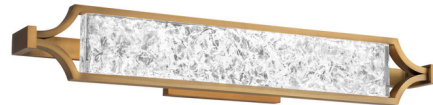

Description

The Emblem Bathroom Vanity Light features a compelling curvilinear design complemented by reclaimed crystal and state of the art LEDs that create a peerless and enduring look to any room. Can mount on the wall in any direction. Two sizes and two finish options available.

Specifications

COLOR Crystal
BODY FINISH Aged Brass
WATTAGE 20.1W
DIMMER Low Voltage Electronic
DIMENSIONS 28"W x 4.5"H x 4"D
INTEGRATED LED MODULE 1 x LED/20.1W/120-277V LED
COUNTRY OF ORIGIN China

Technical Information

LAMP LIFE 36000 hours
BEAM SPREAD Flood
COLOR RENDERING 90 CRI
LAMP COLOR 3000K
LUMENS/WATT 56.07
LUMINOUS FLUX 1127 lumens

Shown in aged brass / crystal

CLICK TO VIEW PRODUCT

Notes: