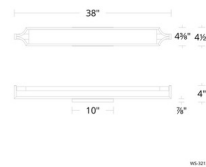

Lightology

lightology.com
866-954-4489
06-20-26

Project: _____

Company: _____

Location: _____ Fixture Type: _____

SPEC #: **MFR1040897**

Approved On: _____ Approved By: _____

Emblem Bathroom Vanity Light By Modern Forms

Description

The Emblem Bathroom Vanity Light features a compelling curvilinear design complemented by reclaimed crystal and state of the art LEDs that create a peerless and enduring look to any room. Can mount on the wall in any direction. Two sizes and two finish options available.

Specifications

COLOR	Crystal
BODY FINISH	Aged Brass
WATTAGE	20.1W
DIMMER	Low Voltage Electronic
DIMENSIONS	28"W x 4.5"H x 4"D
INTEGRATED LED MODULE	1 x LED/20.1W/120-277V LED
COUNTRY OF ORIGIN	China

Technical Information

LAMP LIFE	36000 hours
BEAM SPREAD	Flood
COLOR RENDERING	90 CRI
LAMP COLOR	3000K
LUMENS/WATT	56.07
LUMINOUS FLUX	1127 lumens

Shown in aged brass / crystal

CLICK TO VIEW PRODUCT

Notes: