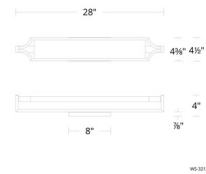

Shown in aged brass / crystal