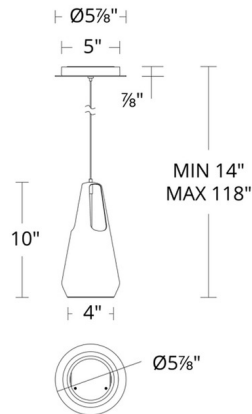

By Modern Forms

Description

The Ingot Mini Pendant features a capsule that is delicately strung with powered aircraft cable that is barely visible the fixture to appear to be floating.

Specifications

COLOR	N/A
BODY FINISH	Black
WATTAGE	11.5W
DIMMER	Low Voltage Electronic
DIMENSIONS	6"W x 10"H
INTEGRATED LED MODULE	1 x LED/11.5W/120-277V LED
COUNTRY OF ORIGIN	China

Technical Information

LAMP LIFE	50000 hours
BEAM SPREAD	Flood
COLOR RENDERING	90 CRI
LAMP COLOR	3000K
LUMENS/WATT	16.35
LUMINOUS FLUX	188 lumens

Shown in black

PD-66110

CLICK TO VIEW PRODUCT

Notes: