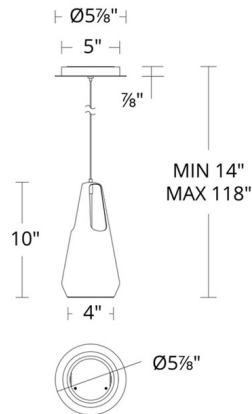

Description

The Ingot Mini Pendant features a capsule that is delicately strung with powered aircraft cable that is barely visible the fixture to appear to be floating.

Specifications

COLOR	N/A
BODY FINISH	Black
WATTAGE	11.5W
DIMMER	Low Voltage Electronic
DIMENSIONS	6"W x 10"H
INTEGRATED LED MODULE	1 x LED/11.5W/120-277V LED
COUNTRY OF ORIGIN	China

Technical Information

LAMP LIFE	50000 hours
BEAM SPREAD	Flood
COLOR RENDERING	90 CRI
LAMP COLOR	3000K
LUMENS/WATT	16.35
LUMINOUS FLUX	188 lumens

Shown in black

PD-66110

CLICK TO VIEW PRODUCT

Notes: