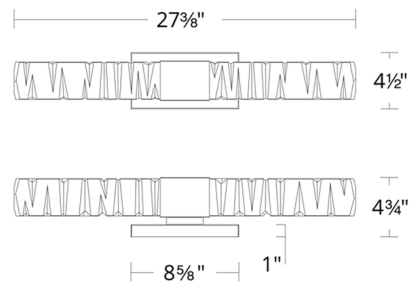

By Modern Forms

Description

The Juliet Double Wall Sconce grabs attention with its dramatically carved solid K9 crystal as it spreads a dazzling play of light and shadows. The crystal is complemented by a sleek aluminum base in a modern finish. Use this sconce to add ambient illumination with artistic flair to hallways, lounge areas, or bathrooms. It can be installed horizontally, vertically, or in any other orientation. Dimmable with a TRIAC or ELV dimmer, sold separately.

Shown in aged brass / clear

Specifications

COLOR Clear
BODY FINISH Aged Brass
WATTAGE 15W
DIMMER Low Voltage Electronic
DIMENSIONS 27.375"W x 4.5"H x 4.75"D
INTEGRATED LED MODULE 2 x LED/7.5W/120-277V LED
COUNTRY OF ORIGIN China

Technical Information

LAMP LIFE 50000 hours
COLOR RENDERING 90 CRI
LAMP COLOR 3500K
LUMENS/WATT 138.13
LUMINOUS FLUX 1036 lumens

CLICK TO VIEW PRODUCT

Notes: