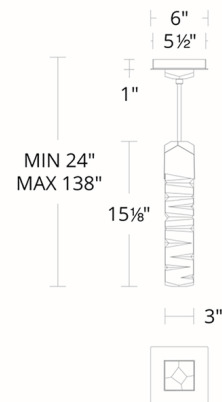

Description

The Juliet Pendant catches the eye with its dramatically carved, faceted column of solid K9 crystal as it casts a prismatic play of light and shadows. The column is topped with a die cast aluminum cap, chiseled asymmetrically to coordinate with the crystal. A crystal decoration embellishes the canopy above for added brilliance if desired. The pendant can be installed with or without this canopy crystal. Use this mini pendant alone or in multiples to add ambient illumination with artistic flair to your space. Dimmable with a TRIAC or ELV dimmer, sold separately.

Specifications

COLOR	Clear
BODY FINISH	Aged Brass
WATTAGE	8W
DIMMER	Low Voltage Electronic
DIMENSIONS	3"W x 15.125"H
INTEGRATED LED MODULE	1 x LED/8W/120-277V LED
COUNTRY OF ORIGIN	China

Technical Information

LAMP LIFE	50000 hours
COLOR RENDERING	90 CRI
LAMP COLOR	3500K
LUMENS/WATT	67.13
LUMINOUS FLUX	537 lumens

Shown in aged brass / clear

CLICK TO VIEW PRODUCT

Notes: