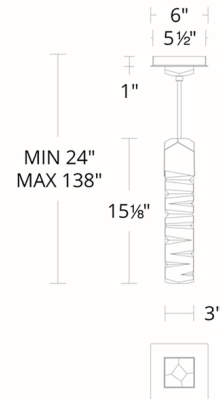

Description

The Juliet Pendant catches the eye with its dramatically carved, faceted column of solid K9 crystal as it casts a prismatic play of light and shadows. The column is topped with a die cast aluminum cap, chiseled asymmetrically to coordinate with the crystal. A crystal decoration embellishes the canopy above for added brilliance if desired. The pendant can be installed with or without this canopy crystal. Use this mini pendant alone or in multiples to add ambient illumination with artistic flair to your space. Dimmable with a TRIAC or ELV dimmer, sold separately.

Specifications

COLOR	Clear
BODY FINISH	Aged Brass
WATTAGE	8W
DIMMER	Low Voltage Electronic
DIMENSIONS	3"W x 15.125"H
INTEGRATED LED MODULE	1 x LED/8W/120-277V LED
COUNTRY OF ORIGIN	China

Technical Information

LAMP LIFE	50000 hours
COLOR RENDERING	90 CRI
LAMP COLOR	3500K
LUMENS/WATT	67.13
LUMINOUS FLUX	537 lumens

Shown in aged brass / clear

CLICK TO VIEW PRODUCT

Notes: