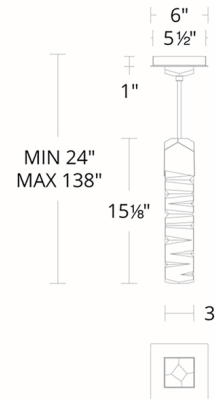

Description

The Juliet Pendant catches the eye with its dramatically carved, faceted column of solid K9 crystal as it casts a prismatic play of light and shadows. The column is topped with a die cast aluminum cap, chiseled asymmetrically to coordinate with the crystal. A crystal decoration embellishes the canopy above for added brilliance if desired. The pendant can be installed with or without this canopy crystal. Use this mini pendant alone or in multiples to add ambient illumination with artistic flair to your space. Dimmable with a TRIAC or ELV dimmer, sold separately.

Specifications

COLOR	Clear
BODY FINISH	Brushed Nickel
WATTAGE	8W
DIMMER	Low Voltage Electronic
DIMENSIONS	3"W x 15.125"H
INTEGRATED LED MODULE	1 x LED/8W/120-277V LED
COUNTRY OF ORIGIN	China

Technical Information

LAMP LIFE	50000 hours
COLOR RENDERING	90 CRI
LAMP COLOR	3500K
LUMENS/WATT	67.13
LUMINOUS FLUX	537 lumens

Shown in brushed nickel / clear

CLICK TO VIEW PRODUCT

Notes: