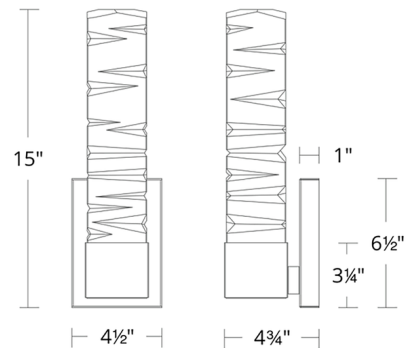

Specifications

COLOR	Clear
BODY FINISH	Aged Brass
WATTAGE	8W
DIMMER	Low Voltage Electronic
DIMENSIONS	4.5"W x 15"H x 4.75"D
INTEGRATED LED MODULE	1 x LED/8W/120-277V LED
COUNTRY OF ORIGIN	China

Technical Information

LAMP LIFE	50000 hours
COLOR RENDERING	90 CRI
LAMP COLOR	3500K
LUMENS/WATT	58.25
LUMINOUS FLUX	466 lumens

Shown in aged brass / clear

CLICK TO VIEW PRODUCT

Notes: