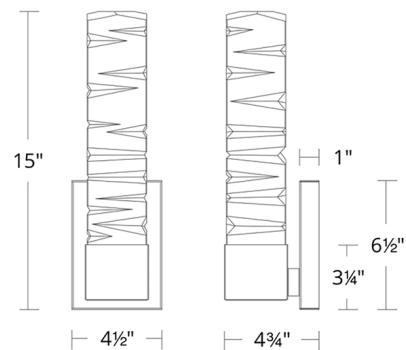

Specifications

COLOR	Clear
BODY FINISH	Aged Brass
WATTAGE	8W
DIMMER	Low Voltage Electronic
DIMENSIONS	4.5"W x 15"H x 4.75"D
INTEGRATED LED MODULE	1 x LED/8W/120-277V LED
COUNTRY OF ORIGIN	China

Technical Information

LAMP LIFE	50000 hours
COLOR RENDERING	90 CRI
LAMP COLOR	3500K
LUMENS/WATT	58.25
LUMINOUS FLUX	466 lumens

Shown in aged brass / clear

CLICK TO VIEW PRODUCT

Notes: