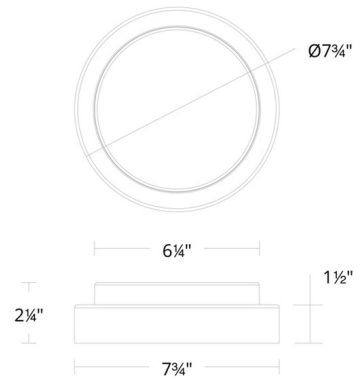

Specifications

COLOR	White
BODY FINISH	Black
WATTAGE	10.8W
DIMMER	Low Voltage Electronic
DIMENSIONS	7.75"W x 2.25"H
INTEGRATED LED MODULE	1 x LED/10.8W/120V LED
COUNTRY OF ORIGIN	China

Technical Information

LAMP LIFE	54000 hours
BEAM SPREAD	Flood
COLOR RENDERING	90 CRI
LAMP COLOR	CCT Select
LUMENS/WATT	53.43
LUMINOUS FLUX	577 lumens

Shown in black / white

CLICK TO VIEW PRODUCT

Notes: