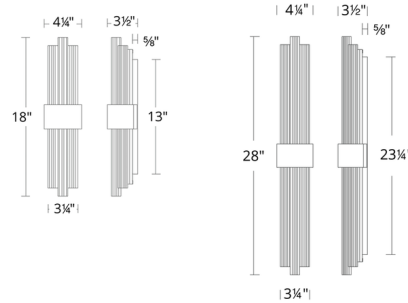

Description

Featuring an elegant bundle of slim fluted glass cylinders, the vintage-inspired Luzerne Wall Sconce boasts a unique, highly textured design. Light shines out of a frosted acrylic diffuser behind the glass, highlighting the ridged design and spreading ambient illumination. The Luzerne elevates any space with its chic aesthetic, whether placed in a master bathroom or contemporary living room. This sconce can be installed vertically, horizontally, or in any other orientation. It uses a driverless AC LED system and is dimmable with a TRIAC or ELV dimmer, sold separately. Note: A conversion plate is included to accommodate a 4 inch junction box.

Specifications

COLOR Clear
 BODY FINISH Aged Brass
 WATTAGE 16.2W
 DIMMER Low Voltage Electronic
 DIMENSIONS 4.25"W x 18"H x 3.5"D
 INTEGRATED LED MODULE 2 x LED/8.1W/120V LED
 COUNTRY OF ORIGIN China

Technical Information

LAMP LIFE 54000 hours
 COLOR RENDERING 90 CRI
 LAMP COLOR 3000K
 LUMENS/WATT 108.15
 LUMINOUS FLUX 876 lumens

Shown in aged brass / clear

CLICK TO VIEW PRODUCT

Notes: