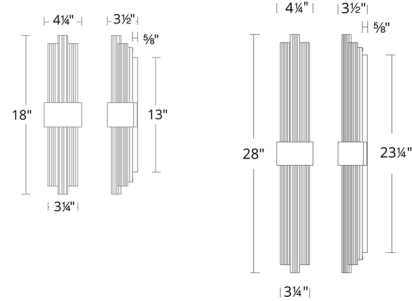

By Modern Forms

Description

Featuring an elegant bundle of slim fluted glass cylinders, the vintage-inspired Luzerne Wall Sconce boasts a unique, highly textured design. Light shines out of a frosted acrylic diffuser behind the glass, highlighting the ridged design and spreading ambient illumination. The Luzerne elevates any space with its chic aesthetic, whether placed in a master bathroom or contemporary living room. This sconce can be installed vertically, horizontally, or in any other orientation. It uses a driverless AC LED system and is dimmable with a TRIAC or ELV dimmer, sold separately. Note: A conversion plate is included to accommodate a 4 inch junction box.

Specifications

COLOR Clear
 BODY FINISH Aged Brass
 WATTAGE 16.2W
 DIMMER Low Voltage Electronic
 DIMENSIONS 4.25"W x 18"H x 3.5"D
 INTEGRATED LED MODULE 2 x LED/8.1W/120V LED
 COUNTRY OF ORIGIN China

Technical Information

LAMP LIFE 54000 hours
 COLOR RENDERING 90 CRI
 LAMP COLOR 3000K
 LUMENS/WATT 108.15
 LUMINOUS FLUX 876 lumens

Shown in aged brass / clear

CLICK TO VIEW PRODUCT

Notes: