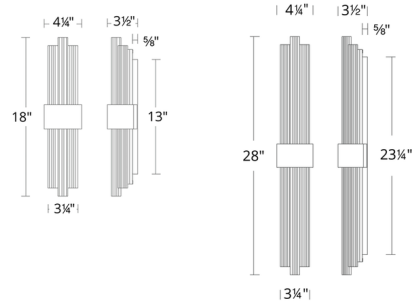

Specifications

COLOR Clear
 BODY FINISH Aged Brass
 WATTAGE 16.2W
 DIMMER Low Voltage Electronic
 DIMENSIONS 4.25"W x 18"H x 3.5"D
 INTEGRATED LED MODULE 2 x LED/8.1W/120V LED
 COUNTRY OF ORIGIN China

Technical Information

LAMP LIFE 54000 hours
 COLOR RENDERING 90 CRI
 LAMP COLOR 3000K
 LUMENS/WATT 108.15
 LUMINOUS FLUX 876 lumens

Shown in aged brass / clear

CLICK TO VIEW PRODUCT

Notes: