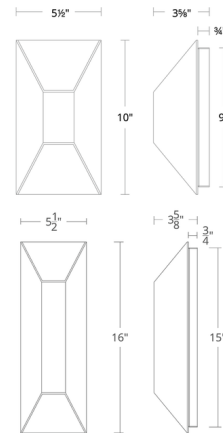

Specifications

COLOR	Etched Glass
BODY FINISH	Brushed Aluminum
WATTAGE	15.3W
DIMMER	Low Voltage Electronic
DIMENSIONS	5.5"W x 10"H x 3.625"D
INTEGRATED LED MODULE	2 x LED/7.65W/120V LED
COUNTRY OF ORIGIN	China

Technical Information

LAMP LIFE	54000 hours
BEAM SPREAD	Flood
COLOR RENDERING	90 CRI
LAMP COLOR	3000K
LUMENS/WATT	61.70
LUMINOUS FLUX	472 lumens

Shown in brushed aluminum / etched glass

CLICK TO VIEW PRODUCT