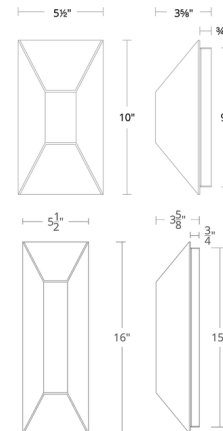

CLICK TO VIEW PRODUCT

Notes: