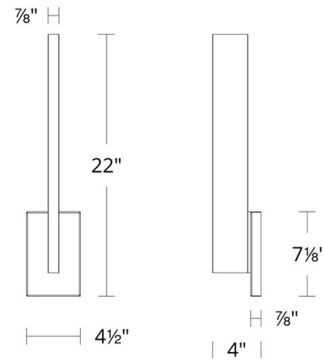

Shown in brushed aluminum / silk screened

WS-W18122

CLICK TO VIEW PRODUCT

Notes: