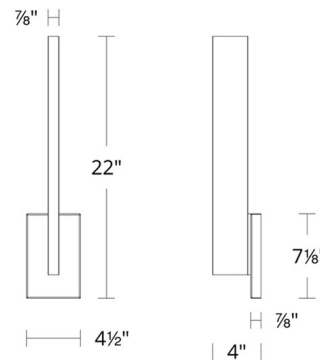

Specifications

COLOR Silk Screened
BODY FINISH Black
WATTAGE 16.7W
DIMMER Low Voltage Electronic
DIMENSIONS 4.5"W x 22"H x 4"D
INTEGRATED LED MODULE 2 x LED/8.35W/120-277V LED
COUNTRY OF ORIGIN China

Technical Information

LAMP LIFE 54000 hours
BEAM SPREAD Flood
COLOR RENDERING 90 CRI
LAMP COLOR CCT Select
LUMENS/WATT 43.59
LUMINOUS FLUX 364 lumens

Shown in black / silk screened

WS-W18122

CLICK TO VIEW PRODUCT

Notes: