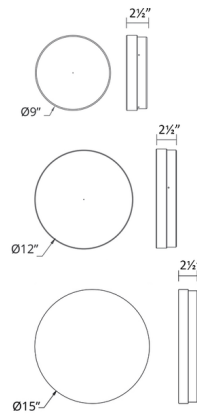

Shown in stainless steel / white