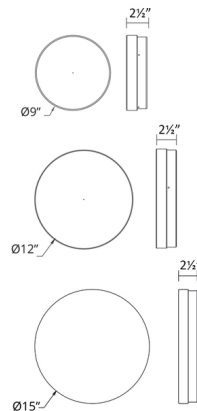

Shown in stainless steel / white