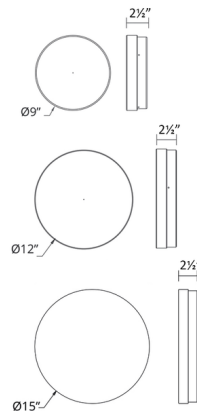

### Specifications

COLOR	White
BODY FINISH	Stainless Steel
WATTAGE	26W
DIMMER	Low Voltage Electronic
DIMENSIONS	12"W x 2.5"H
INTEGRATED LED MODULE	1 x LED/26W/277V LED

### Technical Information

LAMP LIFE	54000 hours
COLOR RENDERING	90 CRI
LAMP COLOR	3500K
LUMENS/WATT	57.50
LUMINOUS FLUX	1495 lumens

Shown in stainless steel / white

CLICK TO VIEW PRODUCT

Notes: