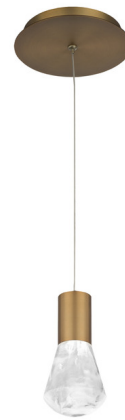

Lightology

lightology.com
866-954-4489
05-23-26

Project: _____

Company: _____

Location: _____ Fixture Type: _____

SPEC #: **MFR1041108**

Approved On: _____ Approved By: _____

Plum Mini Pendant

By Modern Forms

Description

The Plum Mini Pendant features a sleek and modern design with a diffuser that is a nod to the retro edison light bulbs which is crafted from acrylic. Available in three finish options. The thin powered aircraft allows you to set the height of the fixture. Can be mounted on sloped ceilings. Dimmable with ELV and TRIAC dimmers. Driver concealed within the canopy.

Specifications

COLOR Clear
BODY FINISH Aged Brass
WATTAGE 6.7W
DIMMER Low Voltage Electronic
DIMENSIONS 3"W x 6"H
INTEGRATED LED MODULE 1x LED/6.7W/120-277V LED
COUNTRY OF ORIGIN China

Technical Information

PRODUCT DIMENSIONS Max Overall Height: 120"
LAMP LIFE 50000 hours
BEAM SPREAD Flood
COLOR RENDERING 90 CRI
LAMP COLOR 3000K
LUMENS/WATT 53.58
LUMINOUS FLUX 359 lumens

Shown in aged brass / clear

CLICK TO VIEW PRODUCT