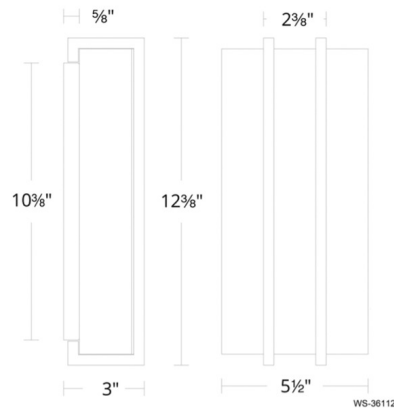

Specifications

COLOR Black
BODY FINISH Black / Aged Brass
WATTAGE 20.6W
DIMMER Low Voltage Electronic
DIMENSIONS 5.5"W x 12.375"H x 3"D
INTEGRATED LED MODULE 2 x LED/10.3W/120-277V LED
COUNTRY OF ORIGIN China

Technical Information

LAMP LIFE 60000 hours
BEAM SPREAD Flood
COLOR RENDERING 90 CRI
LAMP COLOR 3000K
LUMENS/WATT 16.99
LUMINOUS FLUX 175 lumens

Shown in black / aged brass / black

CLICK TO VIEW PRODUCT

Notes: