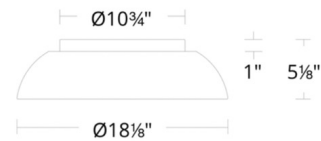

By Modern Forms

Description

The Prisma Wall/Ceiling Light features a clean and elegant design with a diamond pattern detail with etched opal glass inside the bowl shaped fixture that creates a unique prismatic effect around the room. Can be mounted on the wall or ceiling. ACLED driverless technology. Dimmable with ELV or TRIAC dimmers.

Shown in brushed nickel / opal

FM-78118

Specifications

COLOR	Opal
BODY FINISH	Brushed Nickel
WATTAGE	26.9W
DIMMER	Low Voltage Electronic
DIMENSIONS	18"W x 5"H
INTEGRATED LED MODULE	1 x LED/26.9W/120-277V LED
COUNTRY OF ORIGIN	China

Technical Information

LAMP LIFE	50000 hours
BEAM SPREAD	Flood
COLOR RENDERING	90 CRI
LAMP COLOR	3000K
LUMENS/WATT	37.03
LUMINOUS FLUX	996 lumens

CLICK TO VIEW PRODUCT

Notes: