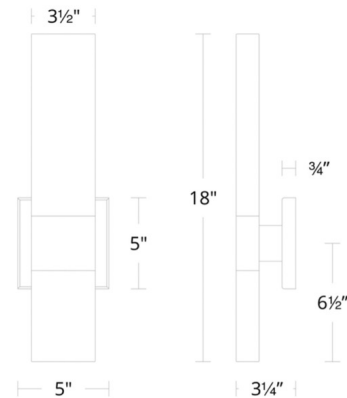

Specifications

COLOR	Clear
BODY FINISH	Black
WATTAGE	10.9W
DIMMER	Low Voltage Electronic
DIMENSIONS	5"W x 18"H x 3.25"D
INTEGRATED LED MODULE	2 x LED/5.45W/120V LED
COUNTRY OF ORIGIN	China

Technical Information

LAMP LIFE	54000 hours
BEAM SPREAD	Flood
COLOR RENDERING	90 CRI
LAMP COLOR	3000K
LUMENS/WATT	78.53
LUMINOUS FLUX	428 lumens

Shown in black / clear

WS-W20118

CLICK TO VIEW PRODUCT

Notes: