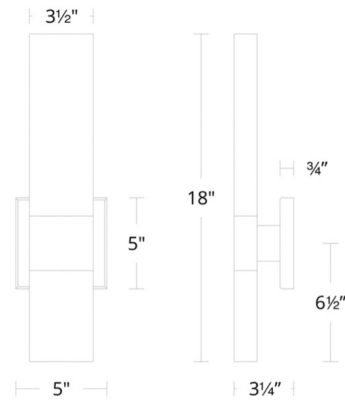

Specifications

COLOR	Clear
BODY FINISH	Black
WATTAGE	10.9W
DIMMER	Low Voltage Electronic
DIMENSIONS	5"W x 18"H x 3.25"D
INTEGRATED LED MODULE	2 x LED/5.45W/120V LED
COUNTRY OF ORIGIN	China

Technical Information

LAMP LIFE	54000 hours
BEAM SPREAD	Flood
COLOR RENDERING	90 CRI
LAMP COLOR	3000K
LUMENS/WATT	78.53
LUMINOUS FLUX	428 lumens

Shown in black / clear

WS-W20118

CLICK TO VIEW PRODUCT

Notes: