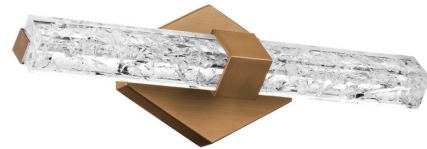

Lightology

lightology.com
866-954-4489
04-22-26

Project: _____

Company: _____

Location: _____ Fixture Type: _____

SPEC #: **MFR1041118**

Approved On: _____ Approved By: _____

Regal Bathroom Vanity Light

By Modern Forms

Description

The Regal Bathroom Vanity Light features a clean and modern design with artisanal reclaimed crystal shades that glitter from the ambient light. Available in two sizes and two finish options. Can be mounted horizontally or vertically. Driver concealed within canopy. Dimmable with TRIAC or ELV dimmers.

Specifications

COLOR . . . . . Crystal
BODY FINISH . . . . . Aged Brass
WATTAGE 16.5W
DIMMER . . . . . Low Voltage Electronic
DIMENSIONS . . . . . 18"W x 5.25"H x 3.625"D
INTEGRATED LED MODULE . . . . . 1 x LED/16.5W/120-277V LED
COUNTRY OF ORIGIN . . . . . China

Technical Information

LAMP LIFE . . . . . 50000 hours
BEAM SPREAD . . . . . Flood
COLOR RENDERING . . . . . 90 CRI
LAMP COLOR 3000K
LUMENS/WATT 52.97
LUMINOUS FLUX . . . . . 874 lumens