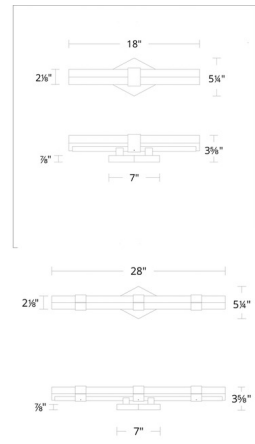

Shown in aged brass / crystal