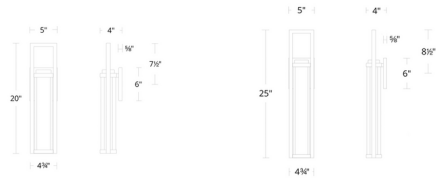

CLICK TO VIEW PRODUCT

Notes: