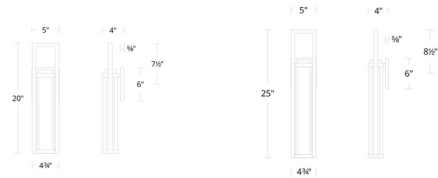

CLICK TO VIEW PRODUCT

Notes: