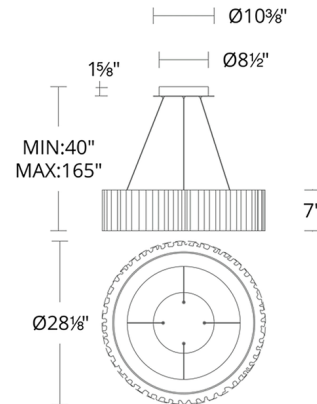

CLICK TO VIEW PRODUCT

Notes: