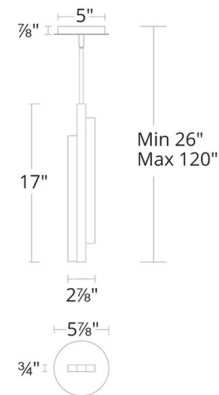

Description

The Tandem Mini Pendant features a spear like shape with staggered illuminated elements put together in an asymmetrical design giving it a bold appearance. Can hang on sloped ceilings. Driver concealed within the canopy. Dimmable with ELV or TRIAC dimmers.

Specifications

COLOR	Crystal
BODY FINISH	Black
WATTAGE	22.2W
DIMMER	Low Voltage Electronic
DIMENSIONS	3"W x 17"H
INTEGRATED LED MODULE	1 x LED/22.2W/120-277V LED
COUNTRY OF ORIGIN	China

Technical Information

PRODUCT DIMENSIONS	Downrods: (3) - 12in. and (1) - 6in.
LAMP LIFE	50000 hours
BEAM SPREAD	Flood
COLOR RENDERING	90 CRI
LAMP COLOR	3000K
LUMENS/WATT	40.00
LUMINOUS FLUX	888 lumens

Shown in black / crystal