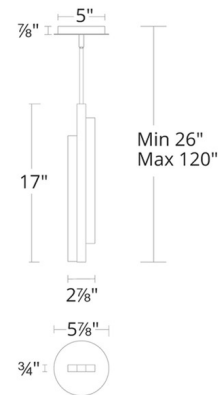

Description

The Tandem Mini Pendant features a spear like shape with staggered illuminated elements put together in an asymmetrical design giving it a bold appearance. Can hang on sloped ceilings. Driver concealed within the canopy. Dimmable with ELV or TRIAC dimmers.

Specifications

COLOR	Crystal
BODY FINISH	Black
WATTAGE	22.2W
DIMMER	Low Voltage Electronic
DIMENSIONS	3"W x 17"H
INTEGRATED LED MODULE	1 x LED/22.2W/120-277V LED
COUNTRY OF ORIGIN	China

Technical Information

PRODUCT DIMENSIONS	Downrods: (3) - 12in. and (1) - 6in.
LAMP LIFE	50000 hours
BEAM SPREAD	Flood
COLOR RENDERING	90 CRI
LAMP COLOR	3000K
LUMENS/WATT	40.00
LUMINOUS FLUX	888 lumens

Shown in black / crystal