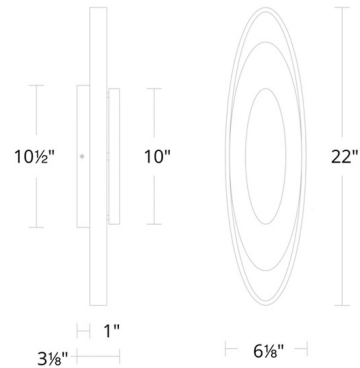

### Specifications

COLOR	Gold
BODY FINISH	Bronze
WATTAGE	16.1W
DIMMER	Low Voltage Electronic
DIMENSIONS	6.125"W x 22"H x 3.125"D
INTEGRATED LED MODULE	1 x LED/16.1W/120-277V LED
COUNTRY OF ORIGIN	China

### Technical Information

LAMP LIFE	50000 hours
BEAM SPREAD	Flood
COLOR RENDERING	90 CRI
LAMP COLOR	3000K
LUMENS/WATT	17.89
LUMINOUS FLUX	288 lumens

Shown in bronze / gold

WS-41122

CLICK TO VIEW PRODUCT

Notes: