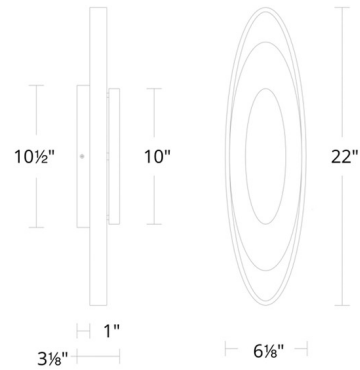

Description

The Valor Wall Sconce features a mesmerizing look and elegance from the concentric bronze oval frame and the delicately hand applied gold leafing within the shade. Driver concealed within the canopy. Can be mounted in all directions. Dimmable with ELV and TRIAC dimmers.

Specifications

COLOR	Gold
BODY FINISH	Bronze
WATTAGE	16.1W
DIMMER	Low Voltage Electronic
DIMENSIONS	6.125"W x 22"H x 3.125"D
INTEGRATED LED MODULE	1x LED/16.1W/120-277V LED
COUNTRY OF ORIGIN	China

Technical Information

LAMP LIFE	50000 hours
BEAM SPREAD	Flood
COLOR RENDERING	90 CRI
LAMP COLOR	3000K
LUMENS/WATT	17.89
LUMINOUS FLUX	288 lumens

Shown in bronze / gold

WS-41122

CLICK TO VIEW PRODUCT

Notes: