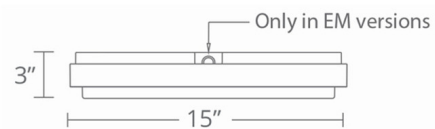

FM-5415

Specifications

COLOR	White
BODY FINISH	Titanium
WATTAGE	26W
DIMMER	Low Voltage Electronic
DIMENSIONS	15"W x 3"H
INTEGRATED LED MODULE	1 x LED/26W/120-277V LED

Technical Information

LAMP LIFE	50000 hours
BEAM SPREAD	Flood
COLOR RENDERING	90 CRI
LAMP COLOR	2700K
LUMENS/WATT	63.96
LUMINOUS FLUX	1663 lumens