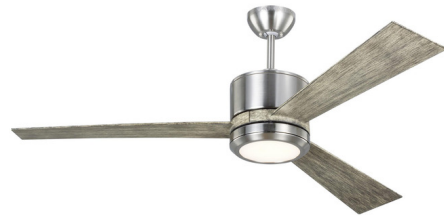

Lightology

lightology.com
866-954-4489
05-24-26

Project: _____

Company: _____

Location: _____ Fixture Type: _____

SPEC #: **SGL1041300**

Approved On: _____ Approved By: _____

Vision 3 Blade Ceiling Fan with Light By Generation Lighting

Description

The Vision Ceiling Fan features a clean and modern design to your interior space. Includes one 6 inch downrod and MC-CT150 handheld/wall control combo. Sloped ceiling compatible with MC93MBK, sloped ceiling kit, sold separately. Features a 153mm x 18mm AC motor, three plywood blades, 3 speeds with remote control reverse switch, 52 inch blade sweep, and 12 degree blade pitch. Measured at high it has Airflow: 3406, Electric Energy Consumption: 44W, and Airflow Efficiency: 78 CFM/W.

Specifications

BLADE COLOR Matte White
BODY FINISH Brushed Steel / Silver / Lt Grey Weather Oak
WATTAGE 20W
DIMMER Included
DIMENSIONS 52"W x 14.6"H
INTEGRATED LED MODULE 1 x LED/20W/120V LED
COUNTRY OF ORIGIN China

Technical Information

BEAM ANGLE 180°
COLOR RENDERING 90 CRI
LAMP COLOR 2700K
LUMENS/WATT 45.00
LUMINOUS FLUX 900 lumens

Shown in brushed steel / silver / Lt grey weather oak / matte white

CLICK TO VIEW PRODUCT