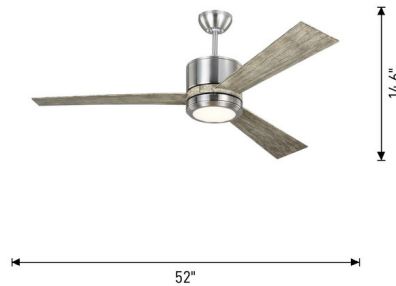

Description

The Vision Ceiling Fan features a clean and modern design to your interior space. Includes one 6 inch downrod and MC-CT150 handheld/wall control combo. Sloped ceiling compatible with MC93MBK, sloped ceiling kit, sold separately. Features a 153mm x 18mm AC motor, three plywood blades, 3 speeds with remote control reverse switch, 52 inch blade sweep, and 12 degree blade pitch. Measured at high it has Airflow: 3406, Electric Energy Consumption: 44W, and Airflow Efficiency: 78 CFM/W.

Specifications

BLADE COLOR Matte White
BODY FINISH Brushed Steel / Silver / Lt Grey Weather Oak
WATTAGE 20W
DIMMER Included
DIMENSIONS 52"W x 14.6"H
INTEGRATED LED MODULE 1 x LED/20W/120V LED
COUNTRY OF ORIGIN China

Technical Information

BEAM ANGLE 180°
COLOR RENDERING 90 CRI
LAMP COLOR 2700K
LUMENS/WATT 45.00
LUMINOUS FLUX 900 lumens

Shown in brushed steel / silver / Lt grey weather oak / matte white

CLICK TO VIEW PRODUCT