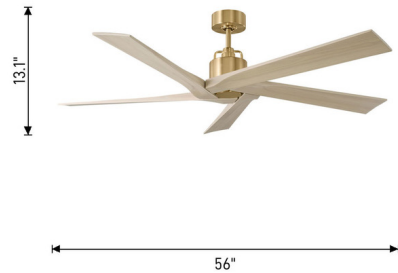

Lightology

lightology.com
866-954-4489
05-25-26

Project: _____

Company: _____

Location: _____ Fixture Type: _____

SPEC #: **MTC1041303**

Approved On: _____ Approved By: _____

Aspen 56 Inch Ceiling Fan By Visual Comfort Fan

Description

The Aspen 56 Ceiling Fan features a sleek and modern design with a blade pitch designed for optimal air flow and a Precision balanced motor and blades for wobble-free operation. The motor features a triple capacitor and has 6 speeds with a reversible motor and has premium power with 120 X 25 mm torque induction for quiet operation. Includes a 6 inch downrod and four armed decorative yoke cover. Also includes a hand remote to control the direction and speed of the blades.

Shown in burnished brass / matte white / matte white

Specifications

BLADE COLOR	Matte White
BODY FINISH	Burnished Brass / Matte White
WATTAGE	N/A
DIMMER	N/A
DIMENSIONS	56"W x 13.1"H
BULB	N/A
COUNTRY OF ORIGIN	Chinese Taipei