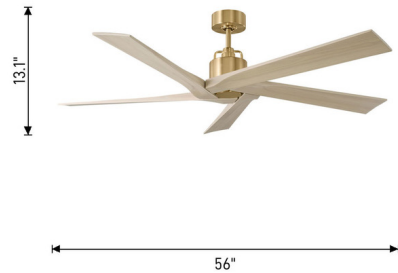

## Aspen 56 Inch Ceiling Fan By Visual Comfort Fan

### Description

The Aspen 56 Ceiling Fan features a sleek and modern design with a blade pitch designed for optimal air flow and a Precision balanced motor and blades for wobble-free operation. The motor features a triple capacitor and has 6 speeds with a reversible motor and has premium power with 120 X 25 mm torque induction for quiet operation. Includes a 6 inch downrod and four armed decorative yoke cover. Also includes a hand remote to control the direction and speed of the blades.

### Specifications

BLADE COLOR	Matte White
BODY FINISH	Burnished Brass / Matte White
WATTAGE	N/A
DIMMER	N/A
DIMENSIONS	56"W x 13.1"H
BULB	N/A
COUNTRY OF ORIGIN	Chinese Taipei

CLICK TO VIEW PRODUCT

Notes: