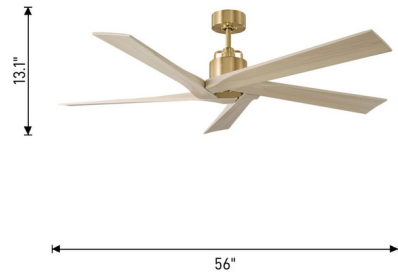

Lightology

lightology.com
866-954-4489
05-24-26

Project: _____
 Company: _____
 Location: _____ Fixture Type: _____
 SPEC #: **MTC1041304**
 Approved On: _____ Approved By: _____

Aspen 56 Inch Ceiling Fan By Visual Comfort Fan

Description

The Aspen 56 Ceiling Fan features a sleek and modern design with a blade pitch designed for optimal air flow and a Precision balanced motor and blades for wobble-free operation. The motor features a triple capacitor and has 6 speeds with a reversible motor and has premium power with 120 X 25 mm torque induction for quiet operation. Includes a 6 inch downrod and four armed decorative yoke cover. Also includes a hand remote to control the direction and speed of the blades.

Shown in midnight black / midnight black

Specifications

BLADE COLOR	Midnight Black
BODY FINISH	Midnight Black
WATTAGE	N/A
DIMMER	N/A
DIMENSIONS	56"W x 13.1"H
BULB	N/A
COUNTRY OF ORIGIN	Chinese Taipei

CLICK TO VIEW PRODUCT