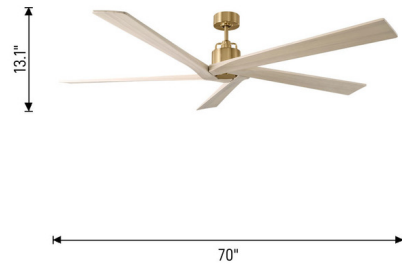

Lightology

lightology.com
866-954-4489
06-01-26

Project: _____

Company: _____

Location: _____ Fixture Type: _____

SPEC #: **MTC1041308**

Approved On: _____ Approved By: _____

Aspen 70 Inch Ceiling Fan By Visual Comfort Fan

Description

The Aspen 70 Ceiling Fan features a sleek and modern design with a blade pitch designed for optimal air flow and a Precision balanced motor and blades for wobble-free operation. The motor features a triple capacitor and has 6 speeds with a reversible motor and has premium power with 120 X 25 mm torque induction for quiet operation. Includes a 6 inch downrod and four armed decorative yoke cover. Also includes a hand remote to control the direction and speed of the blades.

Shown in brushed steel / light grey weathered oak / light grey weathered oak

Specifications

BLADE COLOR	Light Grey Weathered Oak
BODY FINISH	Brushed Steel / Light Grey Weathered Oak
WATTAGE	N/A
DIMMER	N/A
DIMENSIONS	70"W x 13.094"H
BULB	N/A
COUNTRY OF ORIGIN	Chinese Taipei