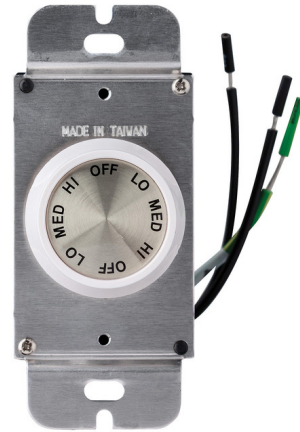

## 3-Speed Rotary Fan Control By Visual Comfort Fan

### Description

The Rotary Wall Control is for use with Monte Carlo Fans that have three speeds only. The dial is installed and can be rotated to toggle through the three speeds. Includes Ivory and White knobs. Faceplate not included.

### Specifications

COLOR	N/A
BODY FINISH	White
WATTAGE	N/A
DIMMER	N/A
DIMENSIONS	N/A
BULB	N/A
COUNTRY OF ORIGIN	China

CLICK TO VIEW PRODUCT

Notes: