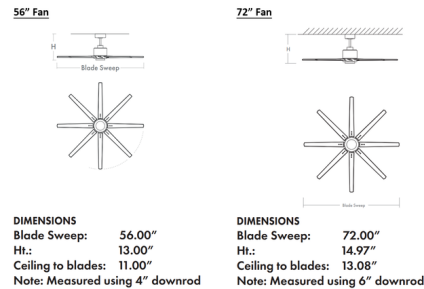

Description

The Fleet Ceiling Fan adds contemporary style to indoor and covered outdoor spaces, with its sleek profile and rivet detailing. Its energy-efficient DC motor and eight blades provide robust airflow for open floor plan living areas, bedrooms, and enclosed patios. The 56 inch fan is ETL rated, and the 72 inch fan is UL rated. A hand-held remote control (model 3-8-2000-0) is included and enables motor on/off, 6 speeds and forward/reverse. Optional accessories are sold separately.

Shown in aged brass / matte black

Specifications

BLADE COLOR	Matte Black
BODY FINISH	Aged Brass
WATTAGE	N/A
DIMMER	N/A
DIMENSIONS	56"W x 13"H
BULB	N/A
COUNTRY OF ORIGIN	China

CLICK TO VIEW PRODUCT

Notes: