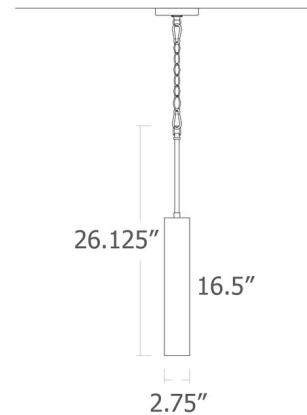

Description

The Totem Pendant features a sleek Concrete tube hanging from a Steel frame to bring an industrial aesthetic to any contemporary space. Dimmable via ELV or Triac dimming.

Shown in aged brass / dark gray

Specifications

COLOR	Dark Gray
BODY FINISH	Aged Brass
WATTAGE	6.2W
DIMMER	Low Voltage Electronic
DIMENSIONS	2.75"W x 16.5"H
INTEGRATED LED MODULE	1 x LED/6.2W/120V LED
COUNTRY OF ORIGIN	China

Technical Information

PRODUCT DIMENSIONS	Downrods Included: 2x8", 2x12", 2x16"
LAMP LIFE	50000 hours
COLOR RENDERING	90 CRI
LAMP COLOR	3000K
LUMENS/WATT	64.52
LUMINOUS FLUX	400 lumens

CLICK TO VIEW PRODUCT

Notes: