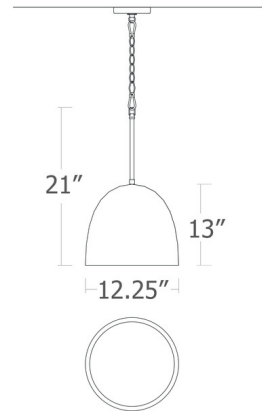

Description

The Dune Pendant features a smooth Concrete dome shade hanging from a Steel frame to bring an industrial aesthetic to any contemporary space.

Specifications

COLOR	Dark Gray
BODY FINISH	Aged Brass
WATTAGE	24W
DIMMER	Standard 120V
DIMENSIONS	12.25"W x 13"H
BULB NOT INCLUDED	1 x A19/Medium (E26)/24W/120V LED
OTHER BULB OPTIONS	A19/Medium (E26)/220V Incandescent
COUNTRY OF ORIGIN	China

Technical Information

PRODUCT DIMENSIONS Downrods included: 2x8", 2x12", 2x16"

Shown in aged brass / dark gray

CLICK TO VIEW PRODUCT

Notes: