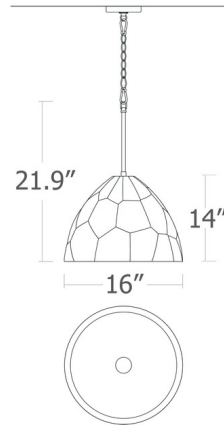

### Description

The Maria Pendant features a smooth faceted Concrete dome shade to bring some style and personality to any industrial or contemporary space.

Shown in aged brass / dark gray

### Specifications

COLOR	Dark Gray
BODY FINISH	Aged Brass
WATTAGE	24W
DIMMER	Standard 120V
DIMENSIONS	16"W x 14"H
BULB NOT INCLUDED	1 x A19/Medium (E26)/24W/120V LED
OTHER BULB OPTIONS	A19/Medium (E26)/120V Incandescent
COUNTRY OF ORIGIN	China

### Technical Information

PRODUCT DIMENSIONS . . . . . Downrods included: 2x8", 2x12", 2x16"

CLICK TO VIEW PRODUCT

Notes: