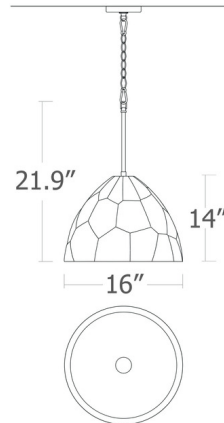

Description

The Maria Pendant features a smooth faceted Concrete dome shade to bring some style and personality to any industrial or contemporary space.

Specifications

COLOR	Dark Gray
BODY FINISH	Aged Brass
WATTAGE	24W
DIMMER	Standard 120V
DIMENSIONS	16"W x 14"H
BULB NOT INCLUDED	1 x A19/Medium (E26)/24W/120V LED
OTHER BULB OPTIONS	A19/Medium (E26)/120V Incandescent
COUNTRY OF ORIGIN	China

Technical Information

PRODUCT DIMENSIONS Downrods included: 2x8", 2x12", 2x16"

Shown in aged brass / dark gray

CLICK TO VIEW PRODUCT

Notes: