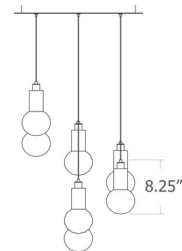

CLICK TO VIEW PRODUCT

Notes: