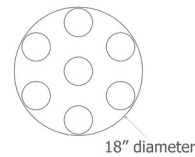

CLICK TO VIEW PRODUCT

Notes: