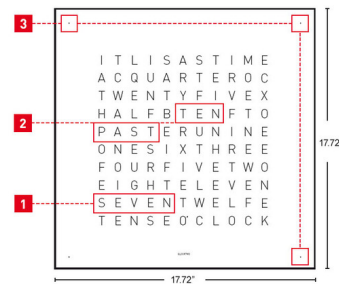

### Description

The Qlocktwo Classic Black Body Wall Clock from Biegert & Funk is designed to change the way we look at time. The clock face displays the time in written words, making it a statement. Front cover is made of polished acrylic glass, color faceplate held by magnets and can easily be changed. Body is White. Includes two acrylic glass supports, for freestanding setup, along with a wall bracket for mounting. Features include a 24 hour time storage in case of power loss, automatic brightness adjustment mode, wireless timesetting via Qlocktwo Configurator app. May also be controlled via the Qlocktwo Flashsetter app on your smartphone or tablet. Includes a USB cable and plug for wall mounted setup and adapter for wall mounted installation with direct power outlet from the wall.

### Specifications

COLOR	White
BODY FINISH	Stainless Steel
WATTAGE	N/A
DIMMER	N/A
DIMENSIONS	17.72"W x 17.72"H x 0.78"D
INTEGRATED LED MODULE	N/A
COUNTRY OF ORIGIN	Germany

Shown in stainless steel / white

- 1 HOUR DISPLAY
- 2 TEXT IN FIVE-MINUTE SEGMENTS
- 3 EACH HIGHLIGHTED CORNER : PLUS 1 MINUTE

CLICK TO VIEW PRODUCT

Notes: