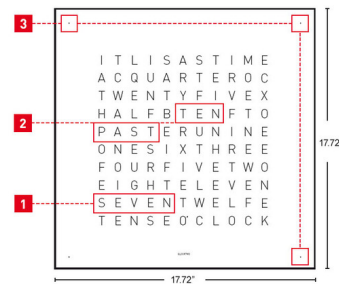

By Qloctwo by Biegert & Funk

Description

The Qloctwo Classic Black Body Wall Clock from Biegert & Funk is designed to change the way we look at time. The clock face displays the time in written words, making it a statement. Front cover is made of polished acrylic glass, color faceplate held by magnets and can easily be changed. Body is White. Includes two acrylic glass supports, for freestanding setup, along with a wall bracket for mounting. Features include a 24 hour time storage in case of power loss, automatic brightness adjustment mode, wireless timesetting via Qloctwo Configurator app. May also be controlled via the Qloctwo Flashsetter app on your smartphone or tablet. Includes a USB cable and plug for wall mounted setup and adapter for wall mounted installation with direct power outlet from the wall.

Specifications

COLOR	White
BODY FINISH	Stainless Steel
WATTAGE	N/A
DIMMER	N/A
DIMENSIONS	17.72"W x 17.72"H x 0.78"D
INTEGRATED LED MODULE	N/A
COUNTRY OF ORIGIN	Germany

Shown in stainless steel / white

- 1 HOUR DISPLAY
- 2 TEXT IN FIVE-MINUTE SEGMENTS
- 3 EACH HIGHLIGHTED CORNER : PLUS 1 MINUTE