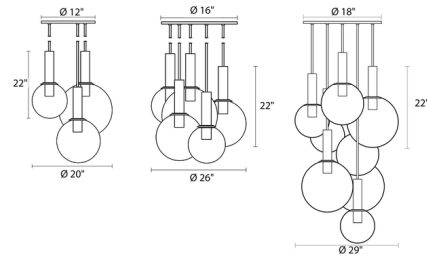

CLICK TO VIEW PRODUCT

Notes: