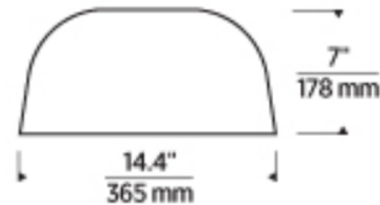

### Specifications

COLOR	N/A
BODY FINISH	Matte White
WATTAGE	13W
DIMMER	Low Voltage Electronic
DIMENSIONS	14.4"W x 7"H
INTEGRATED LED MODULE	1 x LED/13W/120V LED