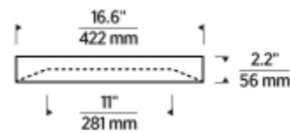

Description

The Hilo Flush Mount features a metal round body with a glass shade. Can be ceiling or wall mounted.

Specifications

COLOR Frosted
BODY FINISH Natural Brass
WATTAGE 15W
DIMMER Low Voltage Electronic
DIMENSIONS 16.6"W x 2.2"H
INTEGRATED LED MODULE 1 x LED/15W/120-277V LED

Technical Information

LAMP LIFE 50000 hours
COLOR RENDERING 90 CRI
LAMP COLOR 2700K
LUMENS/WATT 65.00
LUMINOUS FLUX 975 lumens

Shown in natural brass / frosted

CLICK TO VIEW PRODUCT

Notes: