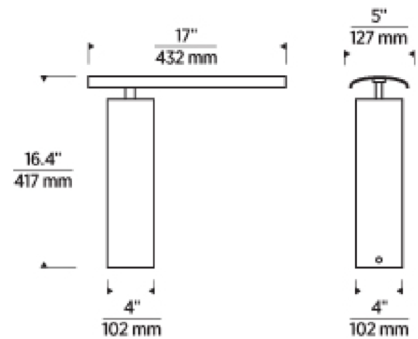

By Visual Comfort Modern

Description

The Kadia Table Lamp features a tubular metal body with a thin illuminating arm. Includes built-in three way touch dimming.

Specifications

COLOR Frosted
BODY FINISH Natural Brass
WATTAGE 10W
DIMMER Included
DIMENSIONS 5"W x 16.4"H x 17"D
INTEGRATED LED MODULE 1 x LED/10W/120V LED

Technical Information

LAMP LIFE 50000 hours
COLOR RENDERING 90 CRI
LAMP COLOR 2700K
LUMENS/WATT 55.00
LUMINOUS FLUX 550 lumens

Shown in natural brass / frosted

CLICK TO VIEW PRODUCT

Notes: