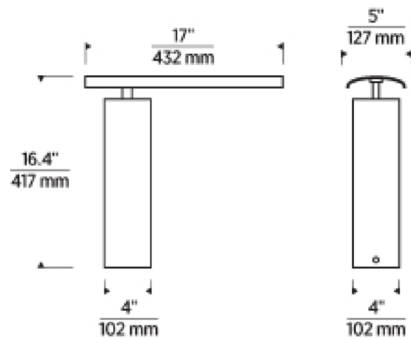

By Visual Comfort Modern

Description

The Kadia Table Lamp features a tubular metal body with a thin illuminating arm. Includes built-in three way touch dimming.

Specifications

COLOR Frosted
BODY FINISH Natural Brass
WATTAGE 10W
DIMMER Included
DIMENSIONS 5"W x 16.4"H x 17"D
INTEGRATED LED MODULE 1 x LED/10W/120V LED

Technical Information

LAMP LIFE 50000 hours
COLOR RENDERING 90 CRI
LAMP COLOR 2700K
LUMENS/WATT 55.00
LUMINOUS FLUX 550 lumens

Shown in natural brass / frosted

CLICK TO VIEW PRODUCT

Notes: